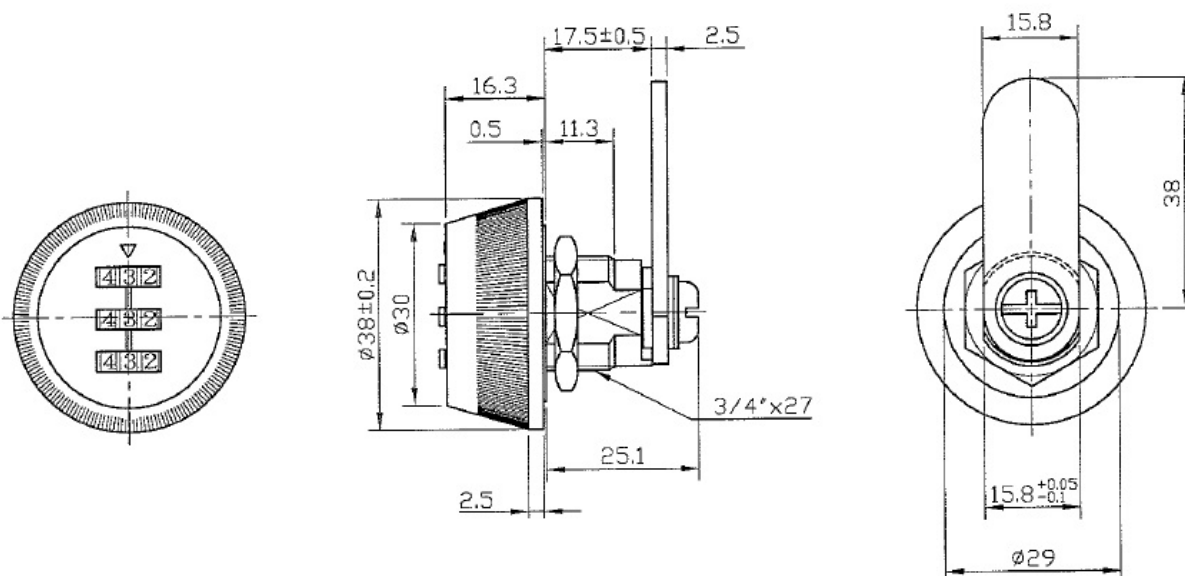

PRODUCT SHEET

Description:

Combi. Cam Lock "Dome", 90DG, $\varnothing 19 \times 17.5 \text{mm}$, CPL, Straight Cam Centre To Edge 38mm, Universal - Left & Right in one Lock

Item number:

14.08.200-0

| Units | Box | Carton | HS Code | Barcode |
|-------|-----|--------|------------|---|
| Pcs. | 20 | 100 | 8301300000 |  5704866045278 |